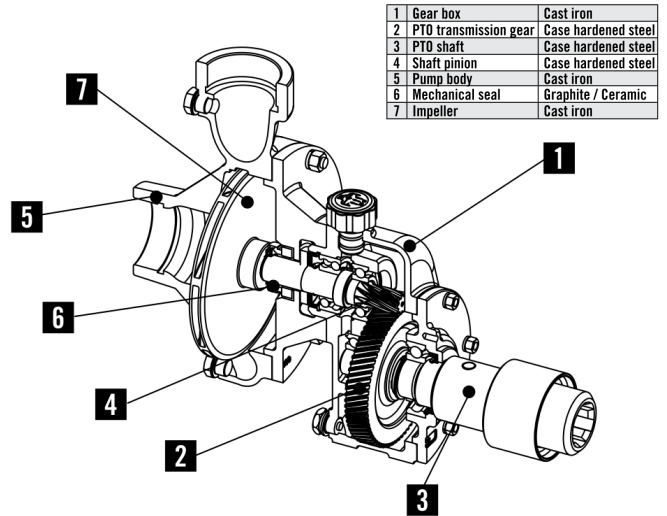

Up to 76 PSI with a great flow range up to 145 GPM.

EASY CONNECTION

TOF-50 attaches directly to tractor PTO, no cardan shaft or trolley needed

ONE OPERATOR

Pump attaches quickly, tractor does the lifting and handling

QUICK PRIMING

Self-priming pump ready to be operative on the field in a few seconds

EASY CONNECTION

TOF-50 attaches directly to tractor PTO, no cardan shaft or trolley needed

TOF-50A

The ideal solution for liquid transfer

WaterTec

watertecna.com

877-591-4790

888-695-7999

TOF-50	Tractor HP	Inlet x Outlet	Gear Ratio	PTO RPM	Capacity - TOF-50								
					GPM	26	53	79	93	106	119	132	145
						PSI	76	76	75	74	73	72	69
15	2" x 2"	1: 7.77	540	PSI	53	52	51	50	49	48	46	44	
10					65	65	63	63	61	60	58	57	
7.5					76	76	75	74	73	72	69	67	

TOF-50A	Tractor HP	Inlet x Outlet	Gear Ratio	PTO RPM	Capacity						
					GPM	26	53	79	93	106	119
						PSI	55	52	49	47	44
7.5	2" x 2"	1: 7.77	540	PSI	47	44	42	40	37	33	
7.5					38	36	33	31	29	24	
5					47	44	42	40	37	33	