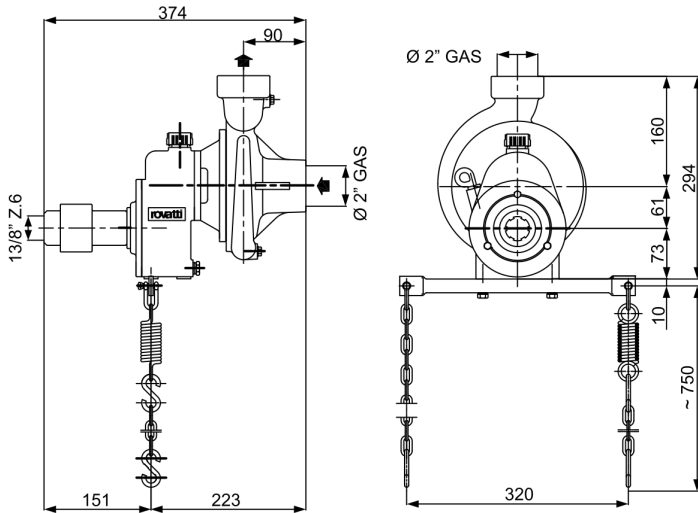

Up to 76 PSI with a great flow range up to 145 GPM.

EASY CONNECTION

TOF-50 attaches directly to tractor PTO, no cardan shaft or trolley needed

ONE OPERATOR

Pump attaches quickly, tractor does the lifting and handling

QUICK PRIMING

Self-priming pump ready to be operative on the field in a few seconds

EASY CONNECTION

TOF-50 attaches directly to tractor PTO, no cardan shaft or trolley needed

TOF-50A

The ideal solution for liquid transfer

WaterTec

watertecna.com

877-591-4790

888-695-7999

TOF-50	Tractor HP	Inlet x Outlet	Gear Ratio	PTO RPM	Capacity - TOF-50								
					GPM	26	53	79	93	106	119	132	145
						PSI	76	76	75	74	73	72	69
15	2" x 2"	1: 7.77	540	PSI	53	52	51	50	49	48	46	44	
10					65	65	63	63	61	60	58	57	
7.5					76	76	75	74	73	72	69	67	

TOF-50A	Tractor HP	Inlet x Outlet	Gear Ratio	PTO RPM	Capacity						
					GPM	26	53	79	93	106	119
						PSI	55	52	49	47	44
7.5	2" x 2"	1: 7.77	540	PSI	47	44	42	40	37	33	
7.5					38	36	33	31	29	24	
5					47	44	42	40	37	33	