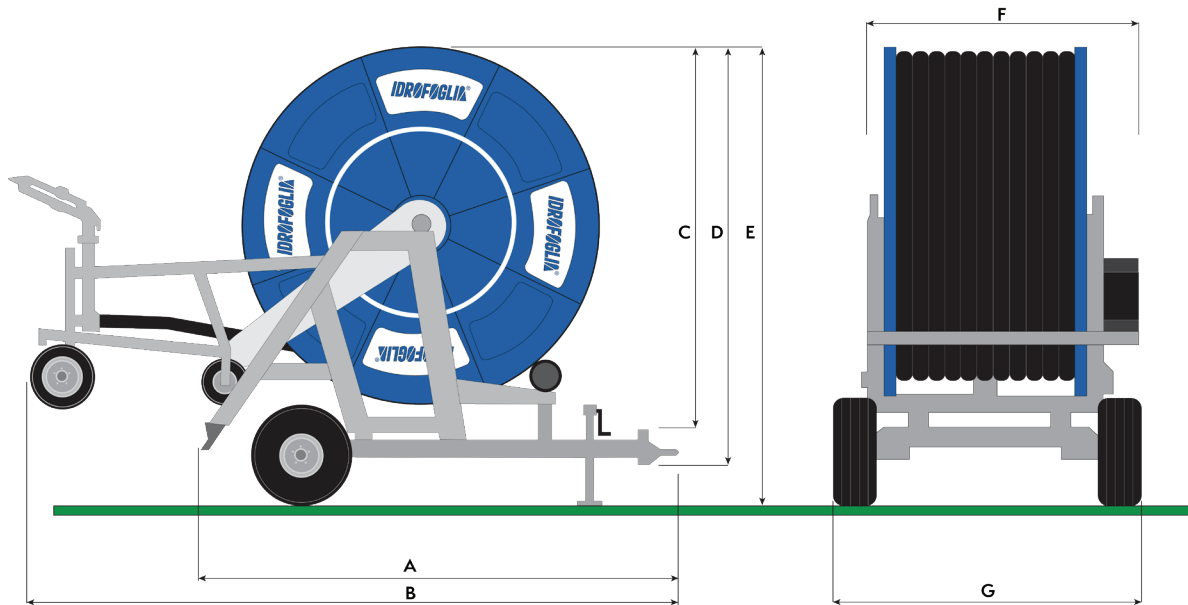

IDROFOGLIA®

J3 63-200

2.5" OD x 656 ft Sime Senior Sprinkler 40-130 GPM

A	9.2'
B	13.8'
C	6.0'
D	6.5'
E	7.3'
F	5.0'
G	5.4'

Lbs
2,205

Nozzle Size	Inlet	Sprinkler	Flow	Radius	Diameter	Spacing (8.5%)	Speed (feet/hour)												
							16	33	49	66	82	98	131	164	197	230	262	295	328
							Rewind Time (hours)												
mm/in	PSI	PSI	GPM	Feet	Feet	Feet	50.0	25.0	16.7	12.5	10.0	8.3	6.3	5.0	4.2	3.6	3.1	2.8	2.5
12 0.47	44	29	40	72	144	123	1.92	0.96	0.64	0.48	0.39	0.32	0.24	0.19	0.16	0.14	0.12	0.11	0.09
	62	44	48	79	157	134	2.11	1.06	0.70	0.53	0.42	0.35	0.26	0.21	0.18	0.15	0.13	0.12	0.11
	79	59	56	89	177	151	2.17	1.09	0.72	0.54	0.43	0.36	0.27	0.22	0.18	0.15	0.13	0.12	0.11
14 0.55	49	29	51	75	151	128	2.35	1.18	0.78	0.59	0.47	0.39	0.30	0.24	0.20	0.17	0.15	0.13	0.12
	68	44	63	92	184	156	2.37	1.19	0.79	0.59	0.48	0.39	0.30	0.24	0.20	0.17	0.15	0.13	0.12
	87	59	73	102	203	173	2.48	1.24	0.83	0.62	0.50	0.41	0.31	0.25	0.21	0.18	0.15	0.14	0.13
16 0.63	76	44	80	98	197	167	2.81	1.40	0.94	0.70	0.56	0.47	0.35	0.28	0.23	0.20	0.18	0.16	0.14
	98	59	93	112	223	190	2.87	1.43	0.96	0.72	0.57	0.48	0.36	0.29	0.24	0.20	0.18	0.16	0.14
	119	74	103	118	236	201	3.02	1.51	1.01	0.76	0.60	0.50	0.38	0.30	0.25	0.22	0.19	0.17	0.15
18 0.71	88	44	100	105	210	178	3.28	1.64	1.09	0.82	0.66	0.55	0.41	0.33	0.27	0.24	0.20	0.18	0.17
	110	59	111	115	230	195	3.33	1.67	1.11	0.83	0.67	0.56	0.42	0.33	0.28	0.24	0.21	0.19	0.17
	138	74	129	125	249	212	3.56	1.78	1.19	0.89	0.71	0.59	0.44	0.35	0.30	0.26	0.22	0.20	0.18

WaterTec

watertecna.com

877-591-4790

888-695-7999