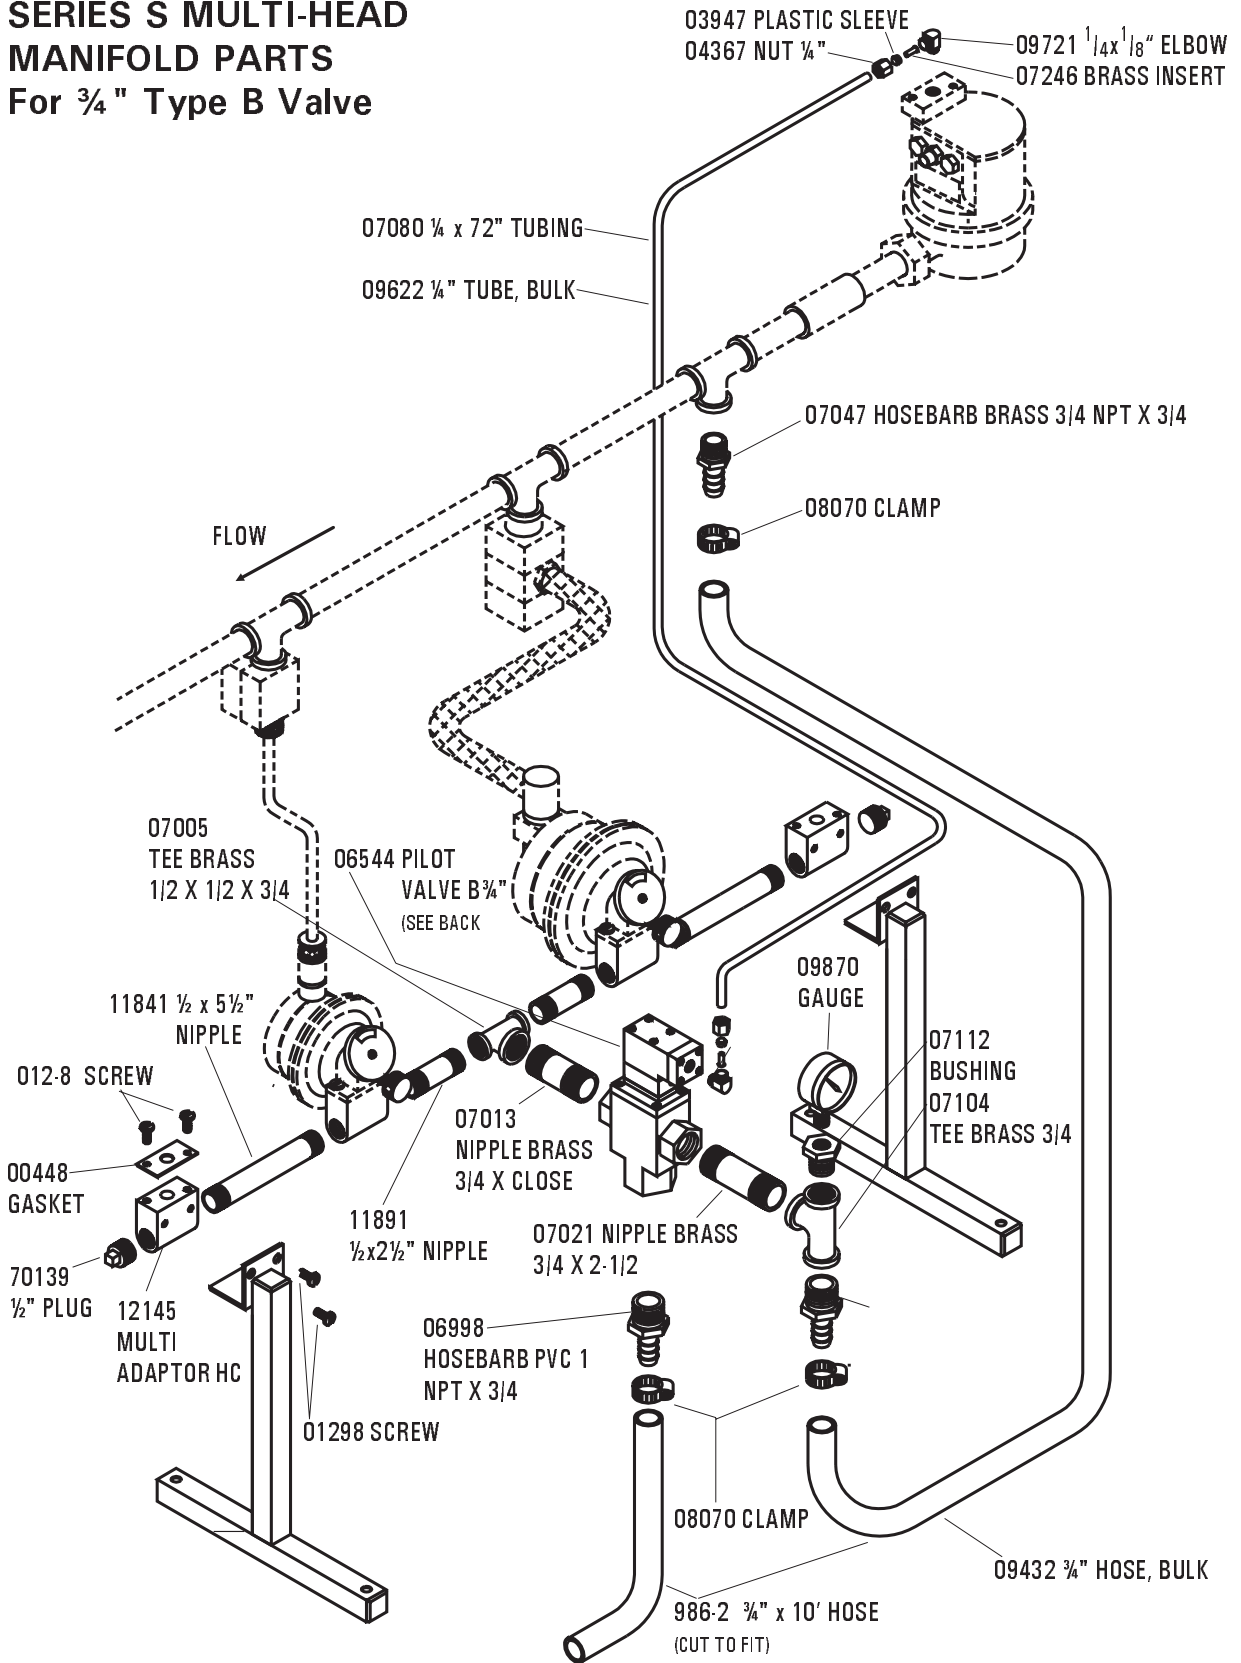

**SERIES S MULTI-HEAD
MANIFOLD PARTS**
For 3/4" Type B Valve

SERIES S MULTI-HEAD MANIFOLD VALVE PARTS

For 3/4" Type B Valve

Pressure Operated, P/N 06544

17532 SEAL KIT 3/4

Contains:

1 ea.	05025	1 ea.
	05688	
1 ea.	05696	1 ea.
	05703	
2 ea.	05737	1 ea.
	05257	
3 ea.	05273	1 ea.
	05894	