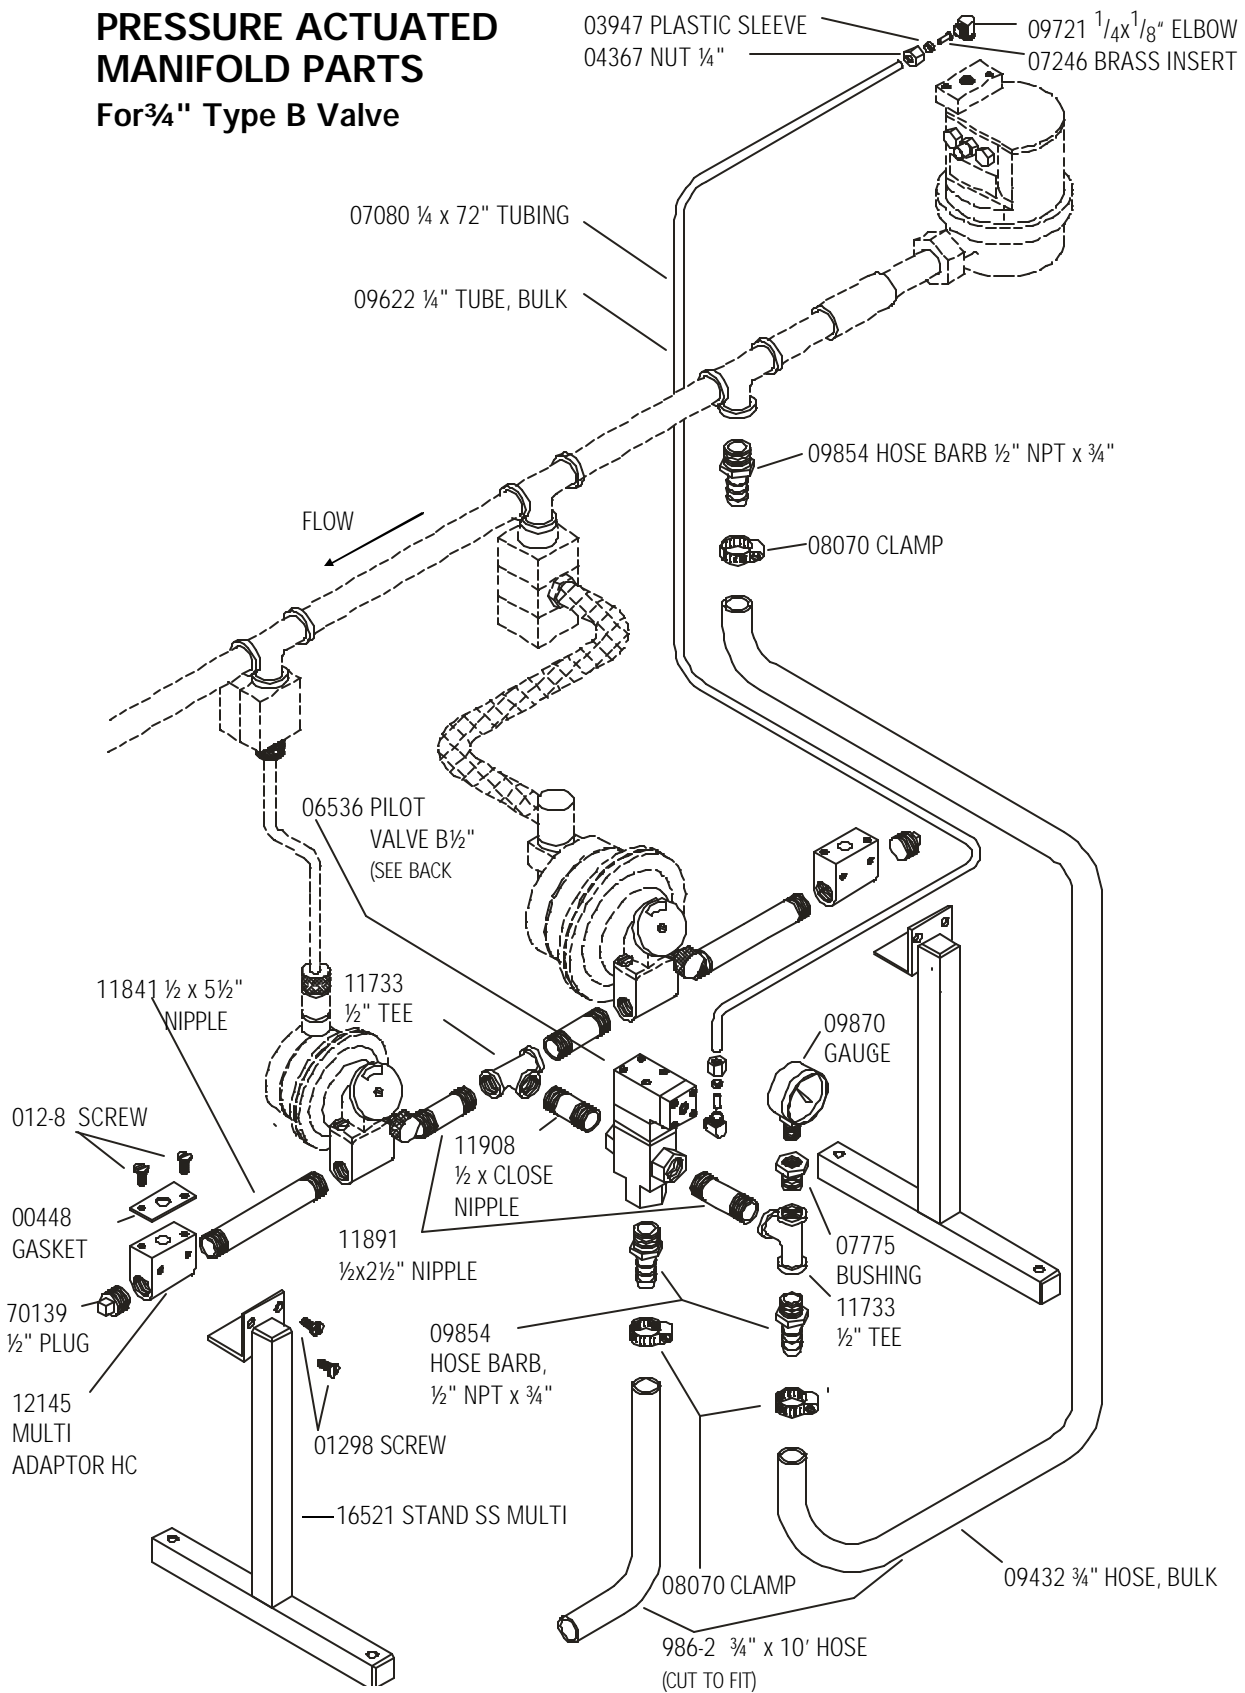

PRESSURE ACTUATED MANIFOLD PARTS

For 3/4" Type B Valve

PRESSURE ACTUATED MANIFOLD VALVE PARTS

For 1/2" Type B Valve
P/N 06536

05306 SEAL KIT 1/2 Contains:

1 ea. 05025	1 ea. 05158
1 ea. 05166	1 ea. 05174
2 ea. 05190	1 ea. 05257
3 ea. 05273	1 ea. 05299