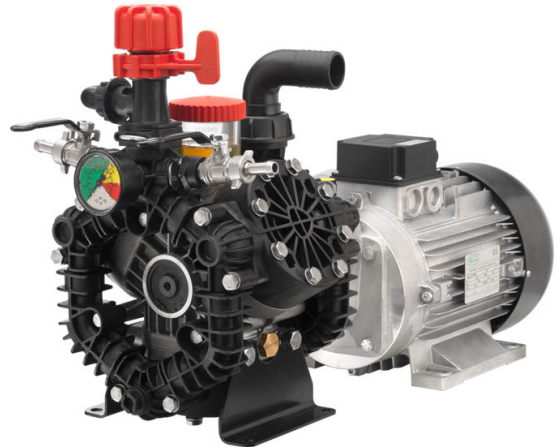

Description

Electric motor pump assemblies with AR special EM 2,5 HP
230V/60Hz 4P GR.100

Details	Value
ARCode	32260
Category	Electric motor pump
Product	AR45bp EM
Version	EM
Number of diaph	3
Delivery (l/min)	43,3
Delivery (gpm)	11,4
Pressure (bar)	20
Pressure (psi)	290
Power (hp)	2.5
RPM	550
Suction (mm)	Ø 35
Outlet (mm)	Ø 25
Temperature Max °C	60