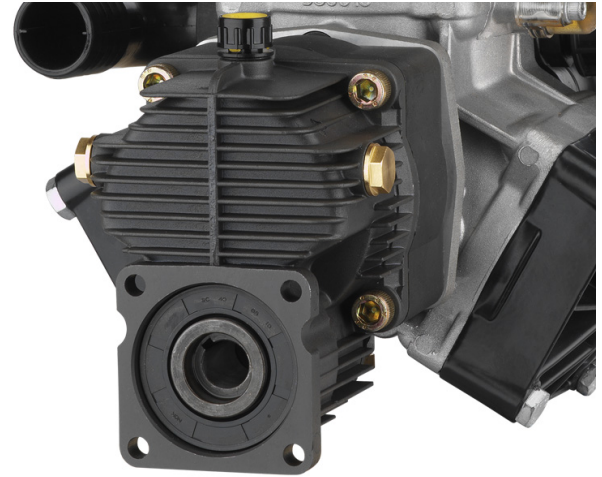

Description

Reduction gear for four-stroke engines w/SAE J609a. Ø 3/4" for AR 70bp, AR115bp and AR135bp.

Details	Value
ARCode	1671
Category	Accessories
Product	CR
Version	Ø 3/4"
RPM	550/3200
Dimensions (mm) L	200
Dimensions (mm) H	200
Dimensions (mm) W	150
Temperature Max °C	60

Cod.	A (mm)
1671	143
31185	168,5
31118	168,5