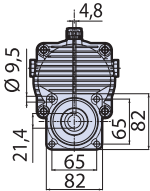

Description

Reduction gear for four-stroke engines w/SAE J609a. Ø 3/4" for AR 70bp, AR115bp and AR135bp.

Details	Value
ARCode	1671
Category	Accessories
Product	CR
Version	Ø 3/4"
RPM	550/3200
Dimensions (mm) L	200
Dimensions (mm) H	200
Dimensions (mm) W	150
Temperature Max °C	60

Cod.	A (mm)
1671	143
31185	168,5
31118	168,5