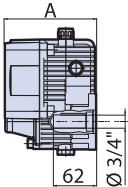

Description

Reduction gear for four-stroke engines w/SAE J609a. Ø 3/4" for AR 70bp, AR115bp and AR135bp.

Details	Value
ARCode	1671
Category	Accessories
Product	CR
Version	Ø 3/4"
RPM	550/3200
Dimensions (mm) L	200
Dimensions (mm) H	200
Dimensions (mm) W	150
Temperature Max °C	60

Cod.	A (mm)
1671	143
31185	168,5
31118	168,5