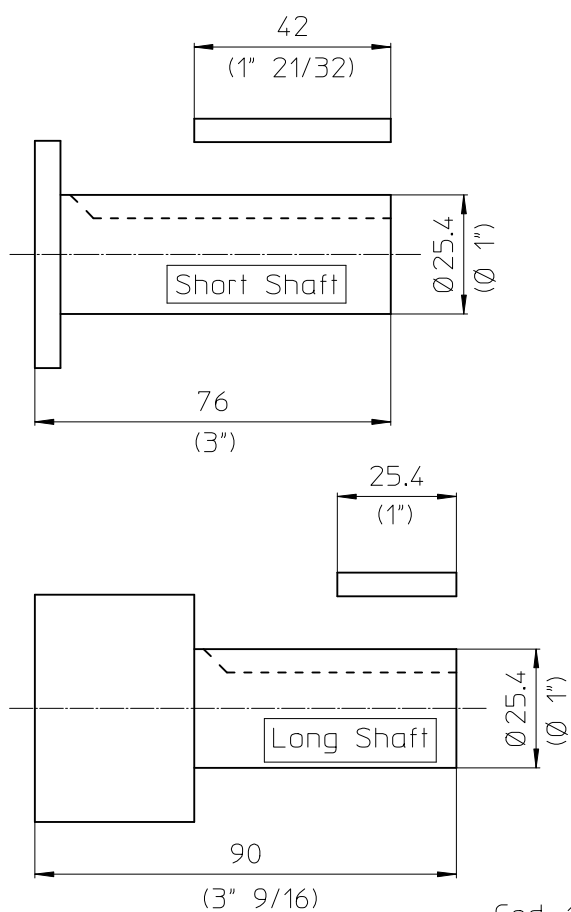

SCHEMA CHIAVETTE PER ALBERI MOTORE Ø 1"
KEY DIAGRAM FOR ENGINE SHAFTS Ø 1"

Cod. 1322300

SCHEMA CHIAVETTE PER ALBERI MOTORE Ø 1"
KEY DIAGRAM FOR ENGINE SHAFTS Ø 1"

Cod. 1322300

SCHEMA CHIAVETTE PER ALBERI MOTORE Ø 1"
KEY DIAGRAM FOR ENGINE SHAFTS Ø 1"

Cod. 1322300

SCHEMA CHIAVETTE PER ALBERI MOTORE Ø 1"
KEY DIAGRAM FOR ENGINE SHAFTS Ø 1"

Cod. 1322300