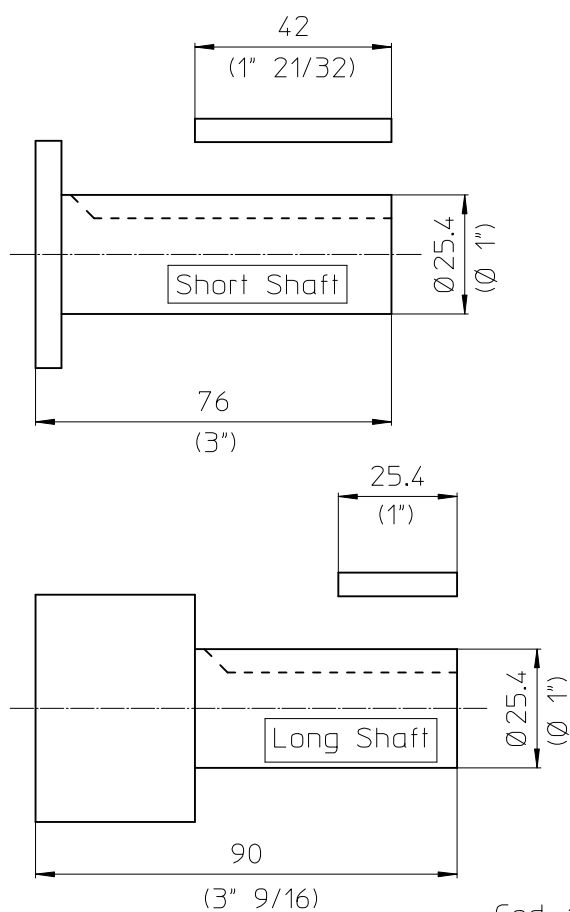

SCHEMA CHIAVETTE PER ALBERI MOTORE Ø 1"
KEY DIAGRAM FOR ENGINE SHAFTS Ø 1"

Cod. 1322300

SCHEMA CHIAVETTE PER ALBERI MOTORE Ø 1"
KEY DIAGRAM FOR ENGINE SHAFTS Ø 1"

Cod. 1322300

SCHEMA CHIAVETTE PER ALBERI MOTORE Ø 1"
KEY DIAGRAM FOR ENGINE SHAFTS Ø 1"

Cod. 1322300

SCHEMA CHIAVETTE PER ALBERI MOTORE Ø 1"
KEY DIAGRAM FOR ENGINE SHAFTS Ø 1"

Cod. 1322300