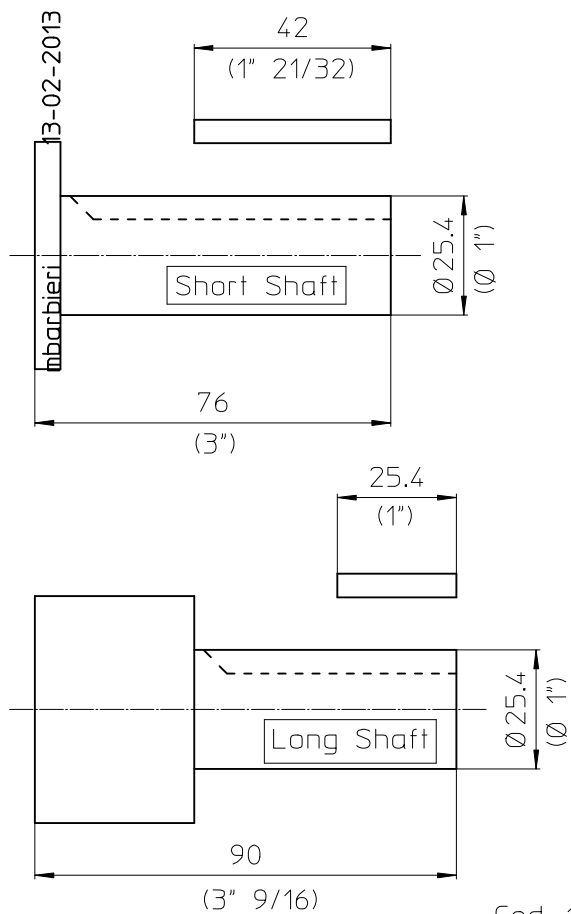

SCHEMA CHIAVETTE PER ALBERI MOTORE Ø 1"
KEY DIAGRAM FOR ENGINE SHAFTS Ø 1"

Cod. 1322300

SCHEMA CHIAVETTE PER ALBERI MOTORE Ø 1"
KEY DIAGRAM FOR ENGINE SHAFTS Ø 1"

Cod. 1322300

SCHEMA CHIAVETTE PER ALBERI MOTORE Ø 1"
KEY DIAGRAM FOR ENGINE SHAFTS Ø 1"

Cod. 1322300

SCHEMA CHIAVETTE PER ALBERI MOTORE Ø 1"
KEY DIAGRAM FOR ENGINE SHAFTS Ø 1"

Cod. 1322300