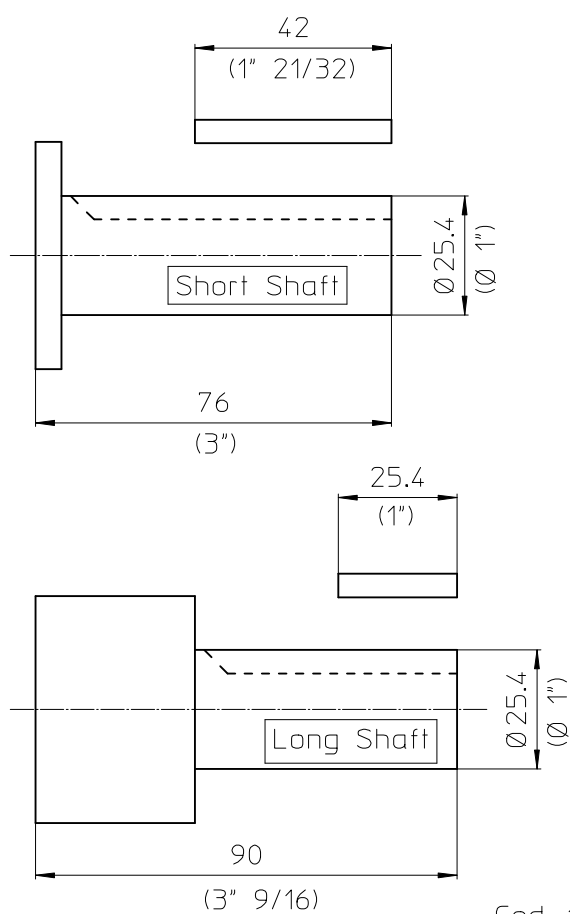

SCHEMA CHIAVETTE PER ALBERI MOTORE Ø 1"
KEY DIAGRAM FOR ENGINE SHAFTS Ø 1"

Cod. 1322300

SCHEMA CHIAVETTE PER ALBERI MOTORE Ø 1"
KEY DIAGRAM FOR ENGINE SHAFTS Ø 1"

Cod. 1322300

SCHEMA CHIAVETTE PER ALBERI MOTORE Ø 1"
KEY DIAGRAM FOR ENGINE SHAFTS Ø 1"

Cod. 1322300

SCHEMA CHIAVETTE PER ALBERI MOTORE Ø 1"
KEY DIAGRAM FOR ENGINE SHAFTS Ø 1"

Cod. 1322300